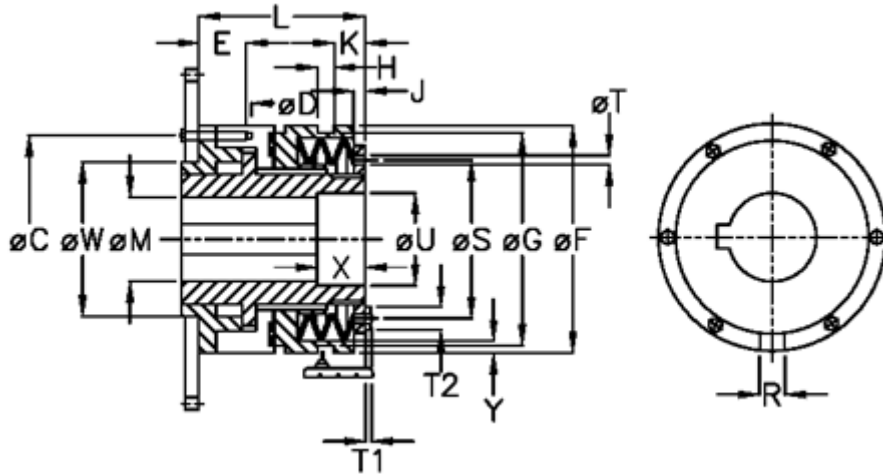

Article number: 46926523

Description: Torque limiter Safelifting B 65 L

## Measures

C	= 155	J	= 12.0	T1	= 6.0
D	= 6xM12	K	= 33.0	T2	= 13
Disc spring mounting	= 5x1L	L	= 140.0	U	= 66
Disc spring version	= L - heavy	M max	= 65	V	= 18
E	= 17.0	M min	= 30	W	= 120
F	= 176	R	= 14	X	= 30
G	= 170.0	S	= 129	Y	= 2
H	= 9	T	= 7	Z	= 0.0